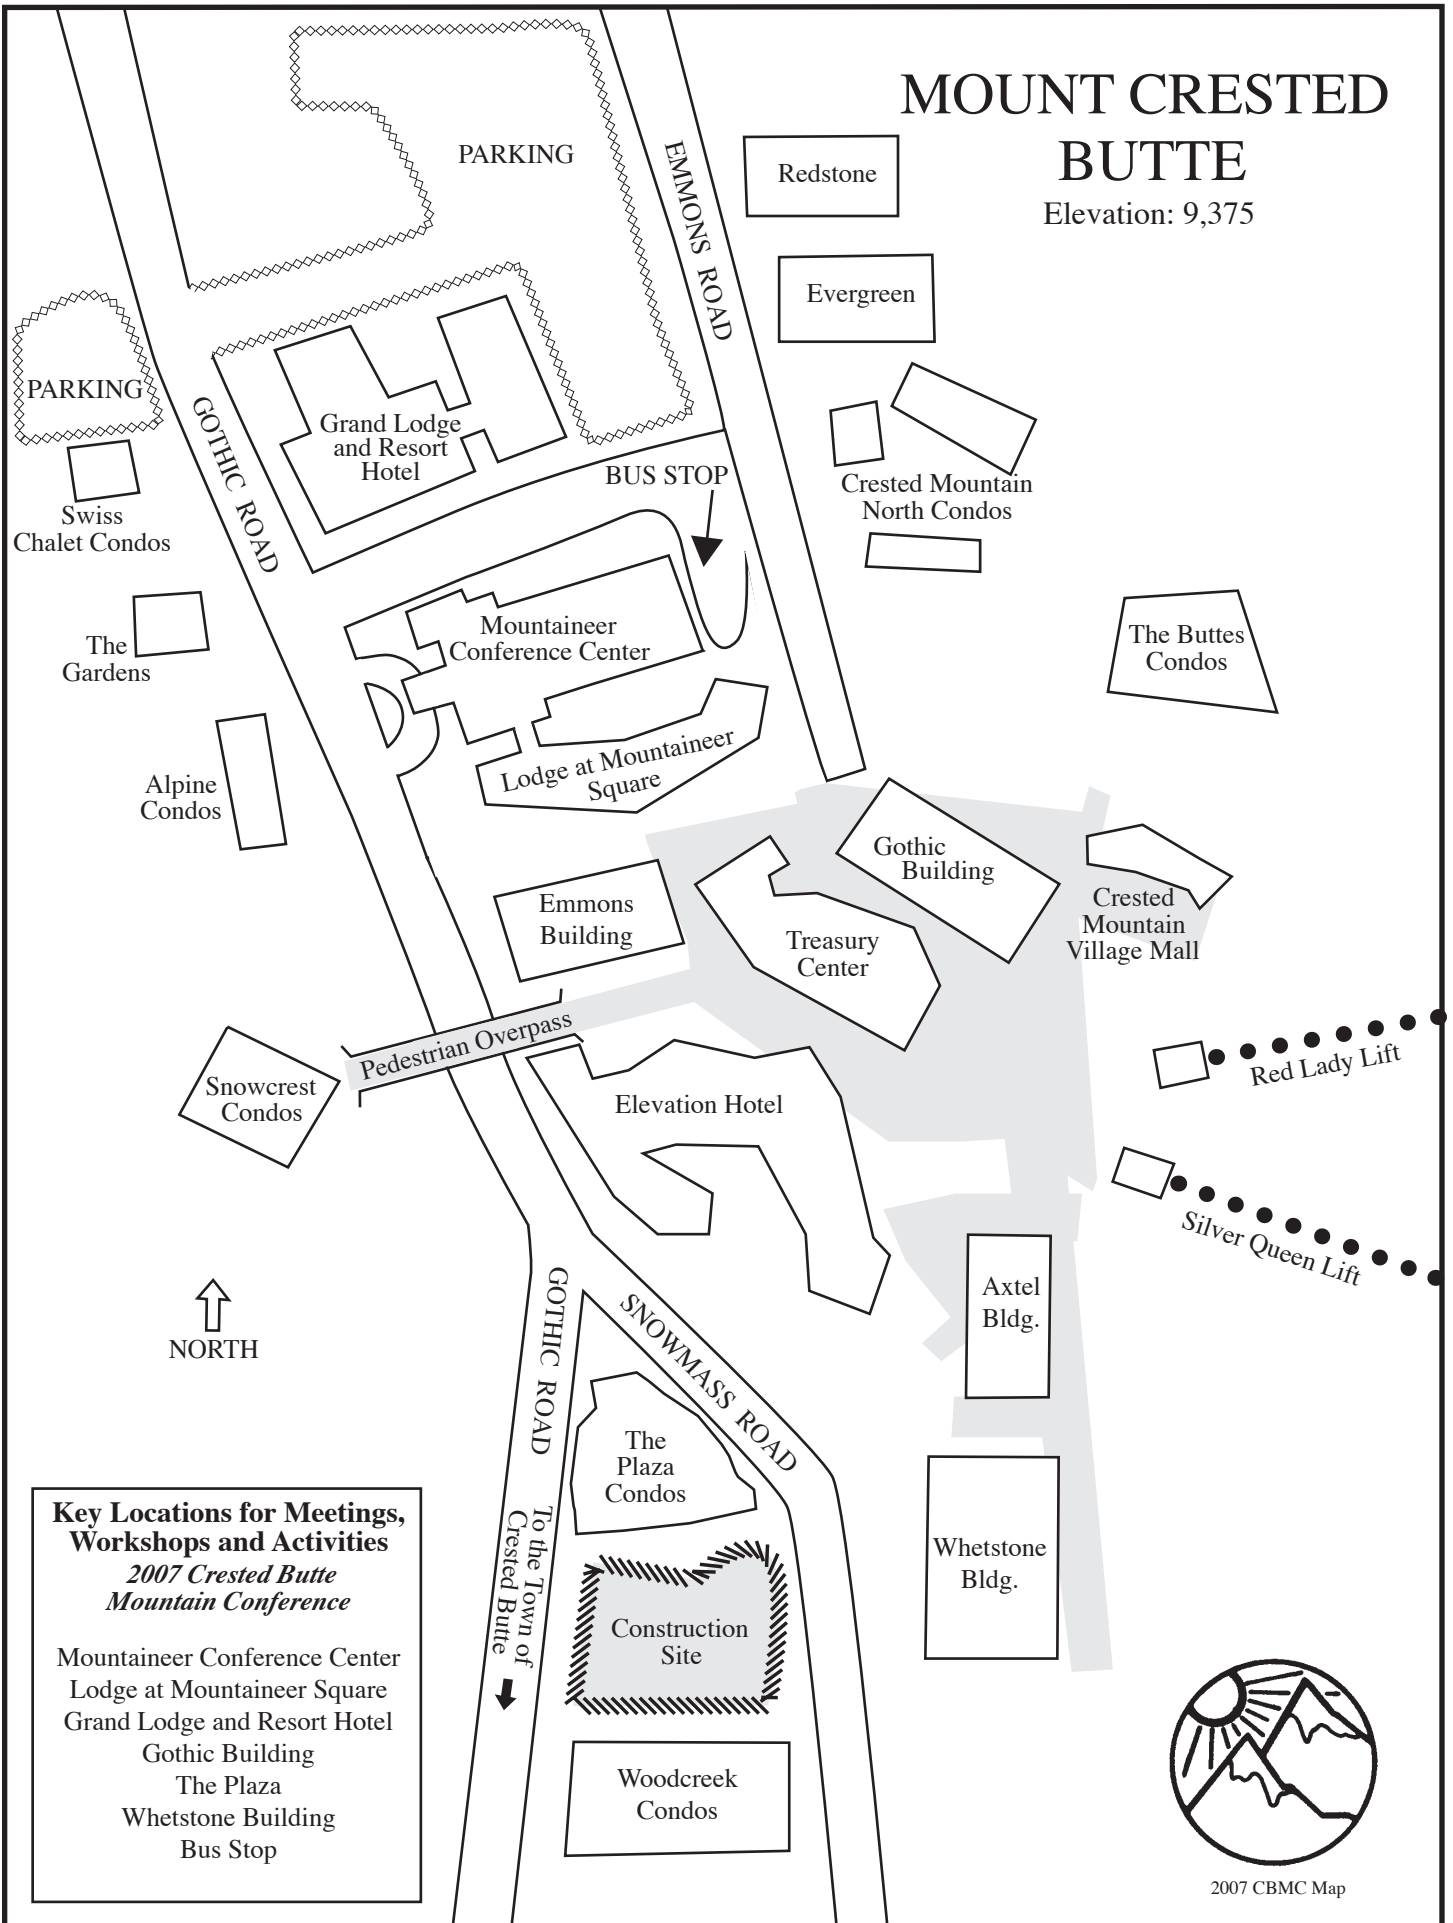

# MOUNT CRESTED BUTTE

Elevation: 9,375

**Key Locations for Meetings, Workshops and Activities**  
*2007 Crested Butte Mountain Conference*

- Mountaineer Conference Center
- Lodge at Mountaineer Square
- Grand Lodge and Resort Hotel
- Gothic Building
- The Plaza
- Whetstone Building
- Bus Stop