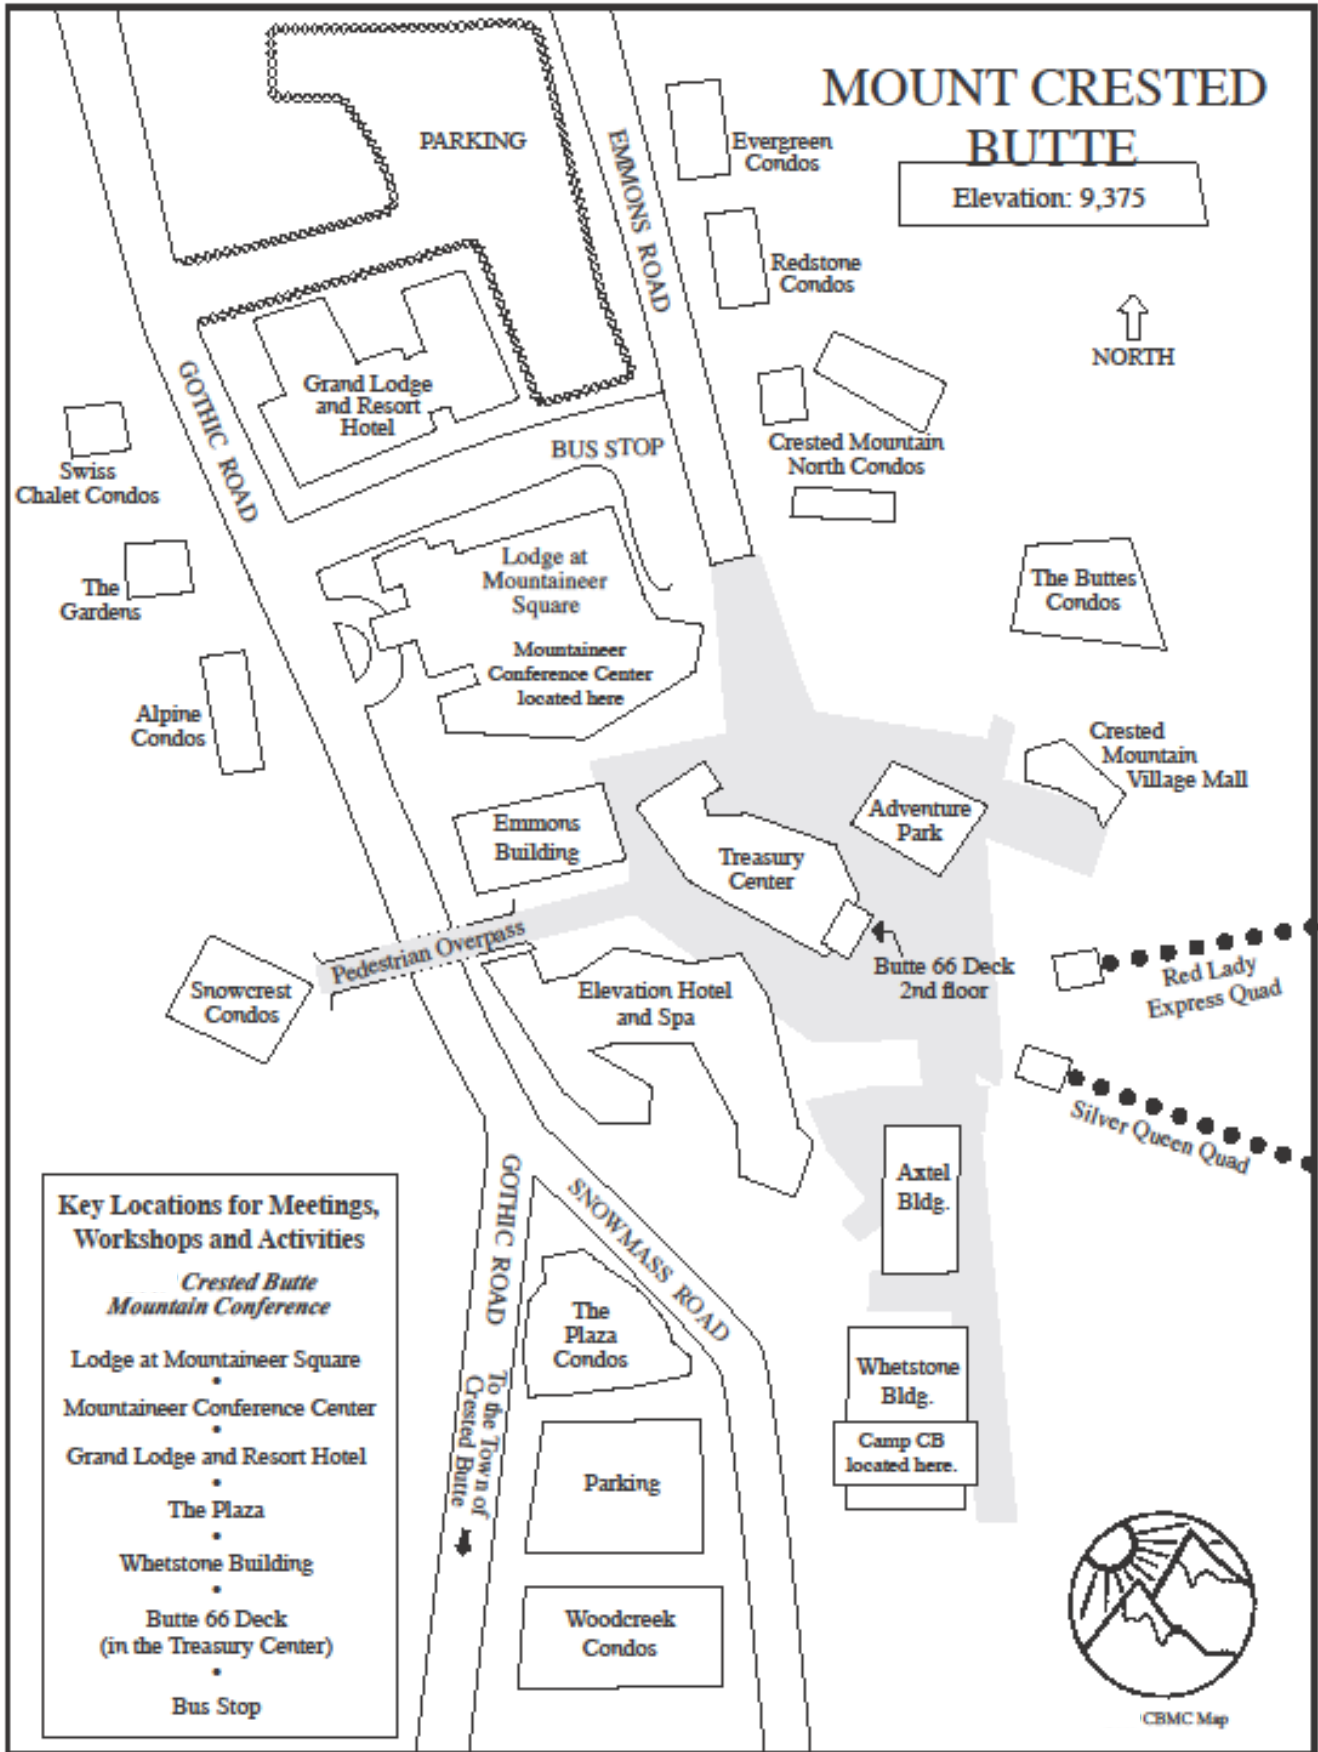

MOUNT CRESTED BUTTE

Elevation: 9,375

- Key Locations for Meetings, Workshops and Activities**
- Crested Butte Mountain Conference*
 - Lodge at Mountaineer Square
 -
 - Mountaineer Conference Center
 -
 - Grand Lodge and Resort Hotel
 -
 - The Plaza
 -
 - Whetstone Building
 -
 - Butte 66 Deck (in the Treasury Center)
 -
 - Bus Stop